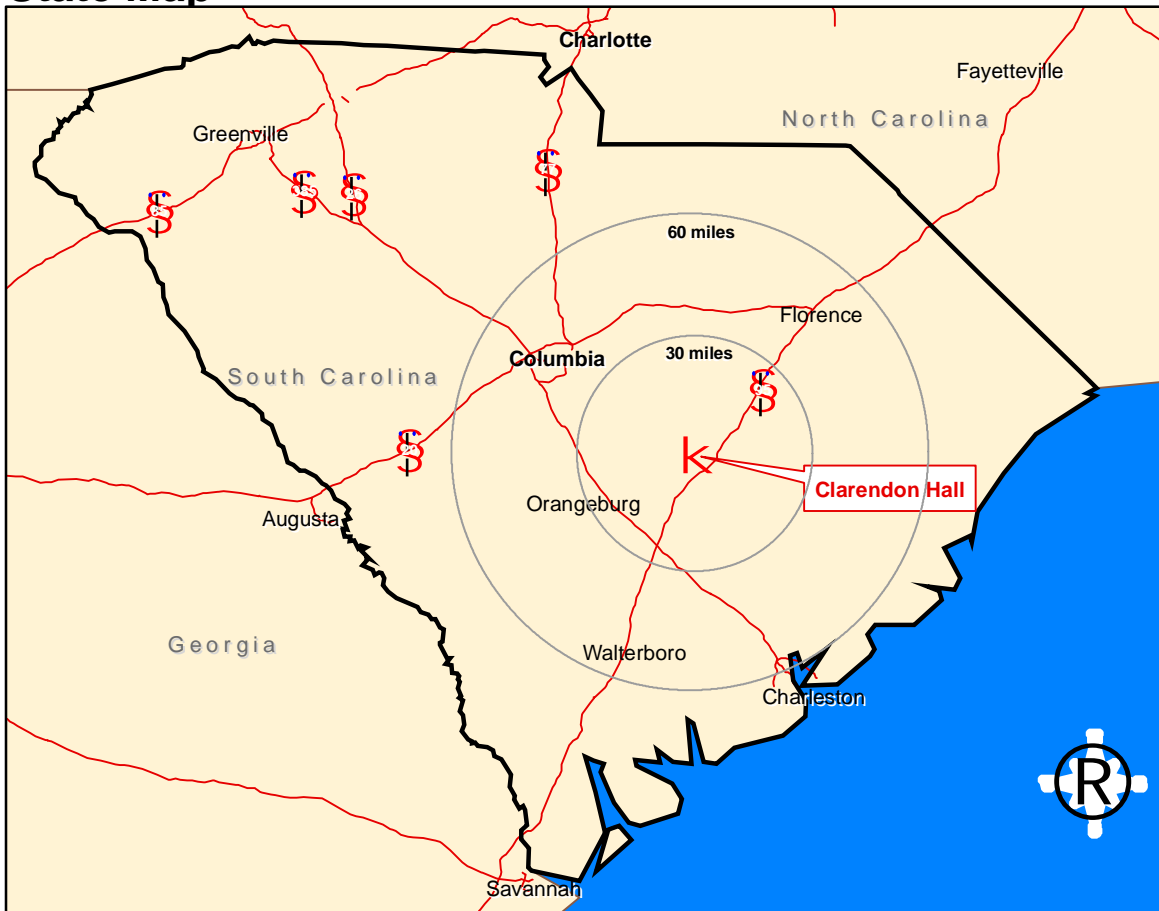

## State Map

## Location Map

Directions:  
 From I-95 Southbound, take Exit 108 and turn right onto Buff Rd (S-102).  
 From I-95 Northbound take Exit 108 and turn left onto Buff Rd (S-102). Go past the motels, 0.3 mile, and turn right on the first paved road (Felton Rd). Follow this road 0.6 miles to the stop sign. Clarendon Hall is directly across the street.  
 From Sumter on Hwy 15, go south into Summerton. Turn left at the first stop light in Summerton onto Main St (US 301 N). At the next stop light, turn right onto Duke St. Follow Duke St. 1.5mi out of town.  
 Clarendon Hall is on the left just before the I-95 overpass. The address is 1140 S Duke St., Summerton SC 29148, and the phone number is (803)485-3550.