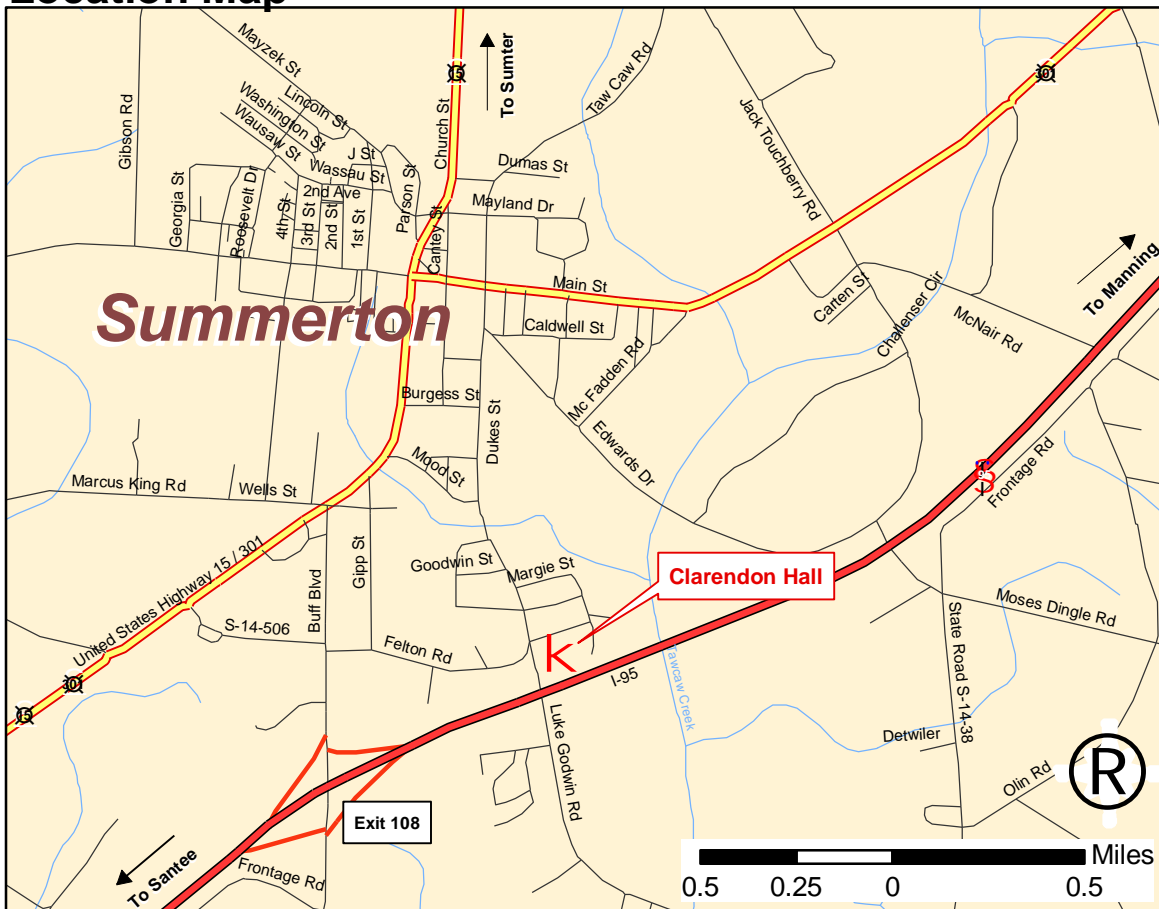

## State Map

## Location Map

Directions:  
 From I-95 Southbound, take Exit 108 and turn right onto Buff Rd (S-102).  
 From I-95 Northbound take Exit 108 and turn left onto Buff Rd (S-102). Go past the motels, 0.3 mile, and turn right on the first paved road (Felton Rd). Follow this road 0.6 miles to the stop sign. Clarendon Hall is directly across the street.  
 From Sumter on Hwy 15, go south into Summerton. Turn left at the first stop light in Summerton onto Main St (US 301 N). At the next stop light, turn right onto Duke St. Follow Duke St. 1.5mi out of town.  
 Clarendon Hall is on the left just before the I-95 overpass. The address is 1140 S Duke St., Summerton SC 29148, and the phone number is (803)485-3550.